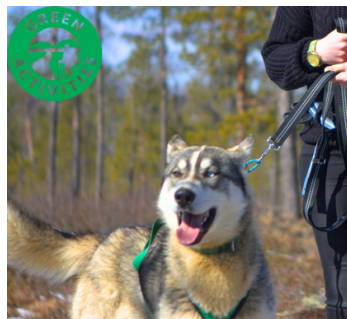

HUSKY ACTIVITIES

HUSKY FARM VISIT (1,5H)

39 € / person

Mon, Wed, Fri 10:00
incl. farm visit
Minimum age 3 years

HIKE WITH HUSKIES (2,5H)

104 € / person

Mon, Wed, Fri 12:00
incl. hike with huskies, juice
& snack
Minimum age 5 years

HUSKY EXPERIENCE WITH WHEEL

105 € / person

Tue, Thu, Sat 10:00
incl. 30-45min husky ride,
farm visit, clothing, safety
equip., guiding, warm drink.
NOTE, max air temperature
+15 C°
Minimum age 15 years

BOOKINGS